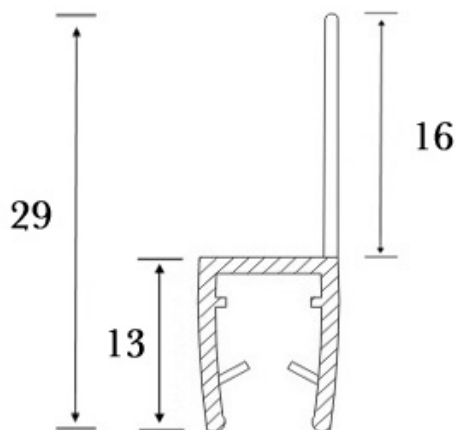

## Description:

PVC Seal Glass To Floor, S-5714, 2,5 Mtr, F/12mm Glass ,With 16mm Soft Fin

## Item number:

15.22.323-0

Units	Box	Carton	HS Code	Barcode
Pcs.	10	100	3925901000	
				5704866449564